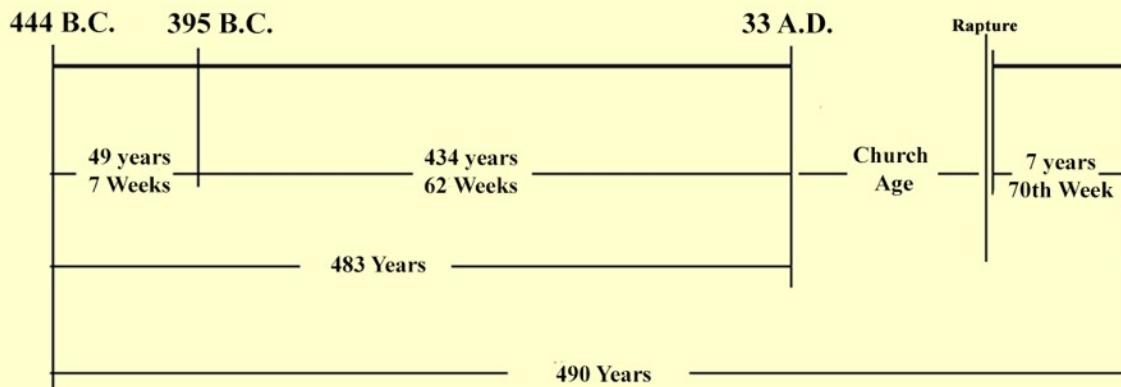

The Seventy “weeks” of Daniel (70 x 7 - 490)

Daniel 9:24-27

Pretribulation Model

Pre-Wrath Model